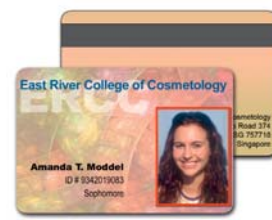

FEATURES:

- Front-facing, automatic card feeding and output
- Optimized print ribbons
- Quick ribbon change, cartridge loads in a snap
- Operator replaceable printheads
- Advanced cleaning roller system to avoid scratches on cards
- Automatic ribbon detection and low ribbon warning
- Ribbon saver features for monochrome ribbons

SUPPLIES:

- 5 Panel Color Ribbon (YMCKO): 500 cards/ribbon
- Monochrome Black Ribbon (K): 1,500 cards/ribbon
- Monochrome White Ribbon (W): 1,500 cards/ribbon
- Monochrome Silver Ribbon (S): 1,500 cards/ribbon

(Other ribbons on request)

OPTIONS:

- Magnetic stripe encoding (HiCo and LoCo)

CONFIGURE YOUR CARD IDENTITY SYSTEM, ASK FOR:

- *EDIsecure*® Card Management Software Suite
- *EDIsecure*® Image Capture Modules
- *EDIsecure*® Image Enhancement Software
- *EDIsecure*® Card Materials

SPECIFICATIONS OF DCP 240+

Print Method	Color dye sublimation and monochrome thermal transfer
Print Mode	Single-sided edge-to-edge direct card printing
Print Speed	Full color: up to 160 cards per hour Monochrome: up to 750 cards per hour
Print Resolution	300 dpi
Printhead	Operator replaceable, 24 month warranty, no count limitation using <i>EDIsecure</i>® Cards
Card Types	All PVC and Composite PVC Cards of ISO ID-1/CR-80 size, 3.370" x 2.125"
Card Thickness	10 – 51 mil
Input Hopper Capacity	100 cards (30 mil)
Output Hopper Capacity	20 cards (30 mil)
Interface	USB 1.1
Operating System Support	MS Windows® 2000, XP, and VISTA
Printer Dimensions (WxDxH)	7.8" x 16.5" x 9"
Weight	approx. 8.8 lbs
Power Supply	100/120 V and 220/240 V, 50/60Hz FCC, CE, UL, GOST, and CCC approved
Operating Environment	59°F to 95°F, 20% to 80% non-condensing humidity

Digital Identification Solutions AG
Germany
Phone: + 49 711 341 689 - 0
Email: mail@digital-identification.com

Digital Identification Solutions Pte. Ltd.
Singapore 757718
Phone: + 65 6352 8364
Email: mail@sg.digital-identification.com

Digital Identification Solutions (Branch)
Dubai, United Arab Emirates
Phone: + 971 4 2045 316
Email: mail@uae.digital-identification.com

Digital Identification Solutions (Beijing) Co. Ltd.
P.R. China
Phone: + 86 10 6437 4376
Email: mail@cn.digital-identification.com

Digital Identification Solutions S. de R.L. de C.V.
México
Phone: + 52 442 2171 768 - 0
Email: mail@mx.digital-identification.com

Digital Identification Solutions LLC
United States of America
Phone: + 1 864 272 1199
Email: mail@us.digital-identification.com

vps ID Systems GmbH
Germany
Phone: + 49 7243 5488 - 0
Email: info@vps.de