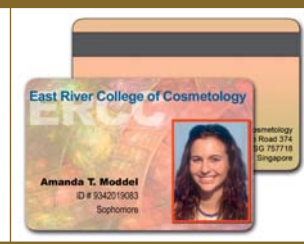

FEATURES

- Large ribbon capacity as well as large input and output hoppers to ensure continuous printing
- Front-facing, automatic card feeding and output
- Optimized print ribbons
- Quick ribbon change, cartridge loads in a snap
- Operator replaceable printheads
- Advanced cleaning roller system to avoid scratches on cards
- Automatic ribbon detection and low ribbon warning
- Audible and visual message prompts
- Ribbon saver features for monochrome ribbons

SUPPLIES

- 5 Panel Color Ribbon (YMCKO): 500 cards/ribbon
- 7 Panel Color Ribbon (YMCKOKO): 300 cards/ribbon
- Monochrome Black Ribbon (K): 1,500 cards/ribbon
- Monochrome White Ribbon (W): 1,500 cards/ribbon
- Monochrome Silver Ribbon (S): 1,500 cards/ribbon

(Other ribbons on request)

OPTIONS

- Magnetic stripe encoding (HiCo and LoCo)

CONFIGURE YOUR CARD IDENTITY SYSTEM, ASK FOR:

- EDIsecure® Card Management Software Suite
- IDExpert® Identity Management Solutions
- EDIsecure® Image Capture Modules
- EDIsecure® Image Enhancement Software
- EDIsecure® Card Materials

SPECIFICATIONS OF DCP 340+

Print Method	Color dye-sublimation and monochrome thermal transfer
Print Mode	Double-sided edge-to-edge direct card printing
Print Speed	Full color: up to 190 cards per hour (single-sided) Monochrome: up to 1,000 cards per hour (single-sided)
Print Resolution	300 dpi
Printhead	Operator replaceable, 24 month warranty, no count limitation using EDIsecure® Cards
Card Types	All PVC and Composite PVC Cards of ISO ID-1/CR-80 size, 3.370" x 2.125"
Card Thickness	10 – 51 mil
Input Hopper Capacity	100 cards (30 mil)
Output Hopper Capacity	40 cards (30 mil)
Interface	USB 1.1
Operating System Support	Windows 2000, Windows XP, Windows Vista, Windows 7
Printer Dimensions	7.8" x 21.5" x 9.5" (WxDxH)
Weight	Approx. 11 lbs
Power Supply	100/120 V and 220/240 V, 50/60 Hz FCC, CE, UL, GOST-R, and CCC approved
Operating Environment	59°F to 95°F, 20% to 80% non-condensing humidity

Digital Identification Solutions AG
Germany
Phone: + 49 711 341 689 - 0
Email: mail@digital-identification.com

Digital Identification Solutions Pte. Ltd.
Singapore 757718
Phone: + 65 6352 8364
Email: mail@sg.digital-identification.com

Digital Identification Solutions (Branch)
Dubai, United Arab Emirates
Phone: + 971 4 299 4146
Email: mail@uae.digital-identification.com

Digital Identification Solutions (Beijing) Co. Ltd.
P.R. China
Phone: + 86 10 6437 4376
Email: mail@cn.digital-identification.com

Digital Identification Solutions S. de R.L. de C.V.
México
Phone: + 52 442 2171 768 - 0
Email: mail@mx.digital-identification.com

Digital Identification Solutions LLC
United States of America
Phone: + 1 864 272 1199
Email: mail@us.digital-identification.com

vps ID Systems GmbH
Germany
Phone: + 49 7243 5488 - 0
Email: info@vps.de

www.digital-identification.com