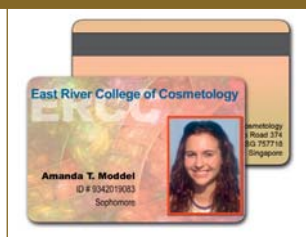

## **EDIsecure**® DCP 240+ Direct Card Printer

The single-sided, edge-to-edge *EDIsecure*® DCP 240+ Direct Card Printer is the perfect solution to enter the world of ID card printing. With its fast print speed, superb image quality and very user-friendly operation it is ideal for issuing photo IDs and loyalty cards. With its excellent design and small footprint it fits perfectly on every desk and, best of all, it is very quiet.

Choose with barcodes and magnetic stripe encoding the machine-readable technology that fits with your access control and other automated systems.

**THERE IS ONE FOR EVERYBODY**